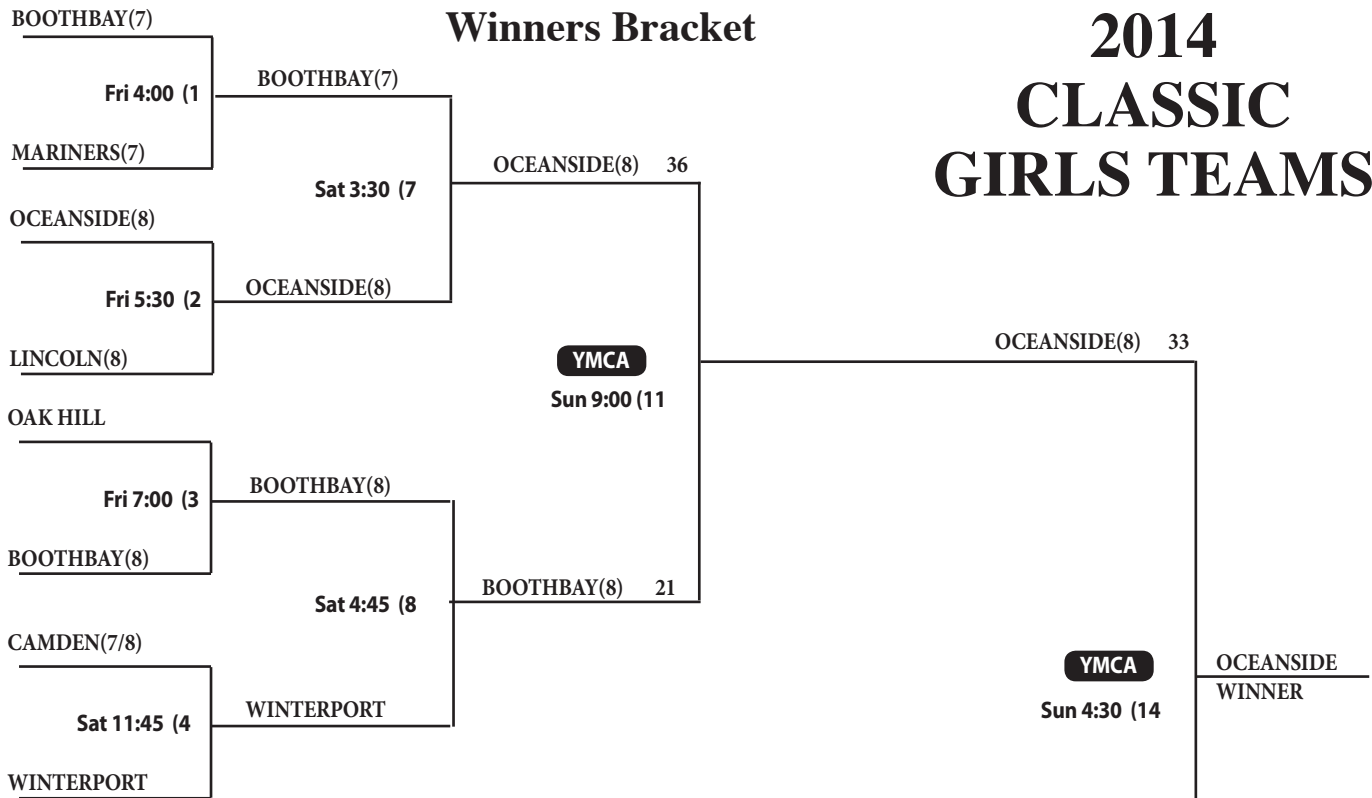

2014 CLASSIC BOYS TEAMS

Winners Bracket

Losers Bracket

BRES =game played at BRES

2014 CLASSIC GIRLS TEAMS

Winners Bracket

Losers Bracket

**Reminder:
Championship Game is
Single Elimination**

YMCA = Games played at the YMCA