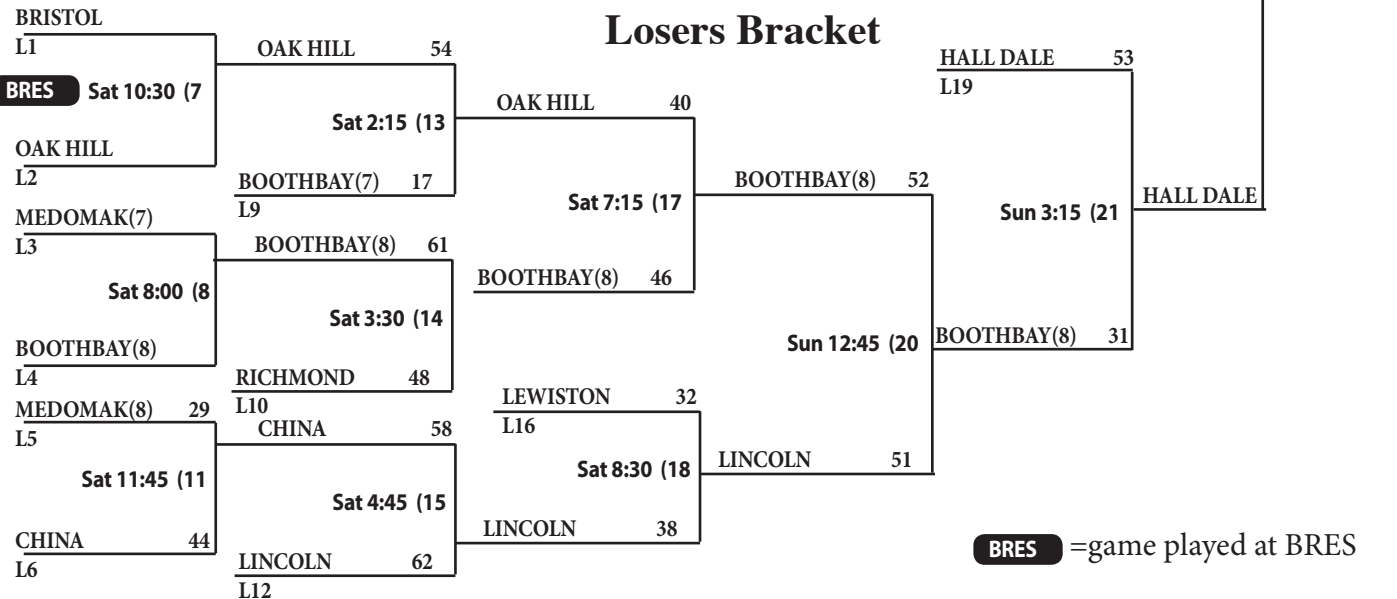

2014 CLASSIC BOYS TEAMS

Winners Bracket

Losers Bracket

BRES =game played at BRES

2014 CLASSIC GIRLS TEAMS

Winners Bracket

Losers Bracket

**Reminder:
Championship Game is
Single Elimination**

YMCA = Games played at the YMCA