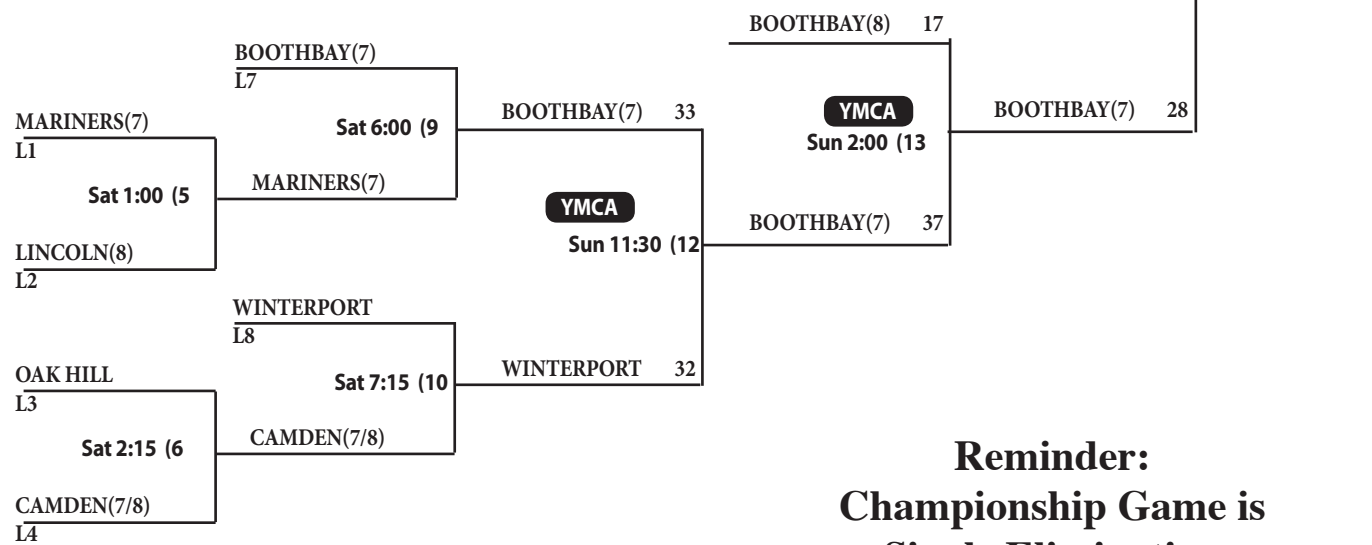

2014 CLASSIC BOYS TEAMS

Winners Bracket

Losers Bracket

BRES =game played at BRES

2014 CLASSIC GIRLS TEAMS

Winners Bracket

Losers Bracket

**Reminder:
Championship Game is
Single Elimination**

YMCA = Games played at the YMCA